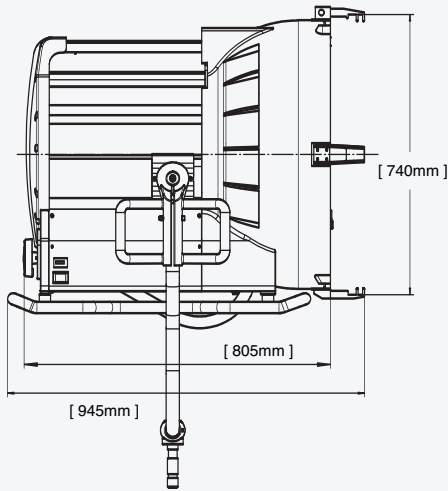

Ident.-No. Description

L1.37950.B	ARRIMAX 18/12
L2.76295.0	EB 12kW/18kW, ARRIMAX Edititon
L2.37980.0	MaxMover with Remote Control and Case
L2.71100.0	4-leaf barndoor, black, 740mm
L2.37940.0	Spot Reflector
L2.37941.0	Snoot
L2.71115.0	Scrim Set, full double, half double, full single, half single, 740 mm/29"
L2.71115.A	Scrim, full single, 740mm/29"
L2.71115.B	Scrim, full double, 740mm/29"
L2.71115.C	Scrim, half single, 740mm/29"
L2.71115.D	Scrim, half double, 740mm/29"
L2.89261.0	HMI lamp 12kW/SE, GX51 (OSRAM), 5600K, 300h
L2.89262.0	HMI lamp 18kW/SE, GX51 (OSRAM), 5600K, 300h
L2.89261.P	MSR lamp 12kW/SE, GY51 (Philips), 5600K, 300h
L2.89262.P	MSR lamp 18kW/SE, GY51 (Philips), 5600K, 300h
L2.89261.K	CSR lamp 12kW/SE, G51 (Koto/GE), 5600K, 300h
L2.89262.K	CSR lamp 18kW/SE, G51 (Koto/GE), 5600K, 300h
L2.82294.0	Head to Ballast cable, 15m
L2.82294.A	Head to Ballast cable, 20m

Photometric Data 18,000W SE Lamp

Distance	10m	15m	20m	30m
	32.8ft	49.2ft	65.6ft	98.4ft
Spot Focus: Beam Angle 15°				
Lux	129960	57760	32490	14440
Beam Diameter	2.6	3.9	5.3	7.9
Flood Focus: Beam Angle 50°				
Lux	13459	5982	3365	1495
Beam Diameter	9.3	14.0	18.7	28.0
Spot Performance at any distance				
Lux equals 12,996,000 divided by Distance²		Beam Diameter = Distance x 0.263		
Flood Performance at any distance				
Lux equals 13,459,000 divided by Distance²		Beam Diameter = Distance x 0.933		

Specifications

Weight	65kg (143lb)
Reflector	ARRI, multi faceted, paraboloidal-ellipsoidal shaped using high purity aluminium
Lampholder	ARRI spring loaded lampholder and base support clamping mechanism for GX38 and GX51 lamp bases
Mounting	28mm Spigot (1 1/8") stand mount
Protective Measure	Protection Class I, Protection Rating IP 23
Colour	Blue/Silver
Ballast	See ARRI Ballast Brochure