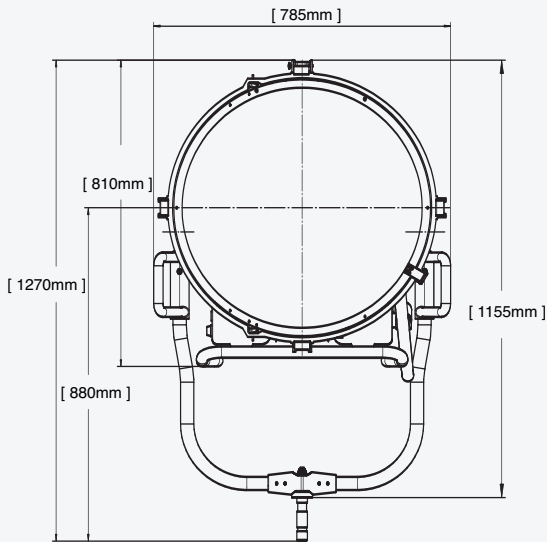

Ident.-No. Description

L1.37950.B	ARRIMAX 18/12
L2.76295.0	EB 12kW/18kW, ARRIMAX Edititon
L2.37980.0	MaxMover with Remote Control and Case
L2.71100.0	4-leaf barndoor, black, 740mm
L2.37940.0	Spot Reflector
L2.37941.0	Snoot
L2.71115.0	Scrim Set, full double, half double, full single, half single, 740 mm/29"
L2.71115.A	Scrim, full single, 740mm/29"
L2.71115.B	Scrim, full double, 740mm/29"
L2.71115.C	Scrim, half single, 740mm/29"
L2.71115.D	Scrim, half double, 740mm/29"
L2.89261.0	HMI lamp 12kW/SE, GX51 (OSRAM), 5600K, 300h
L2.89262.0	HMI lamp 18kW/SE, GX51 (OSRAM), 5600K, 300h
L2.89261.P	MSR lamp 12kW/SE, GY51 (Philips), 5600K, 300h
L2.89262.P	MSR lamp 18kW/SE, GY51 (Philips), 5600K, 300h
L2.89261.K	CSR lamp 12kW/SE, G51 (Koto/GE), 5600K, 300h
L2.89262.K	CSR lamp 18kW/SE, G51 (Koto/GE), 5600K, 300h
L2.82294.0	Head to Ballast cable, 15m
L2.82294.A	Head to Ballast cable, 20m

Photometric Data 18,000W SE Lamp

Distance	10m	15m	20m	30m
	32.8ft	49.2ft	65.6ft	98.4ft
Spot Focus: Beam Angle 15°				
Lux	129960	57760	32490	14440
Beam Diameter	2.6	3.9	5.3	7.9
Flood Focus: Beam Angle 50°				
Lux	13459	5982	3365	1495
Beam Diameter	9.3	14.0	18.7	28.0
Spot Performance at any distance				
Lux equals 12,996,000 divided by Distance²		Beam Diameter = Distance x 0.263		
Flood Performance at any distance				
Lux equals 13,459,000 divided by Distance²		Beam Diameter = Distance x 0.933		

Specifications

Weight	65kg (143lb)
Reflector	ARRI, multi faceted, paraboloidal-ellipsoidal shaped using high purity aluminium
Lampholder	ARRI spring loaded lampholder and base support clamping mechanism for GX38 and GX51 lamp bases
Mounting	28mm Spigot (1 1/8") stand mount
Protective Measure	Protection Class I, Protection Rating IP 23
Colour	Blue/Silver
Ballast	See ARRI Ballast Brochure